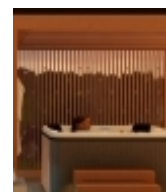

Outdoor unique Canadian red cedar design wooden elements, 2 pcs

3 000 EUR + VAT