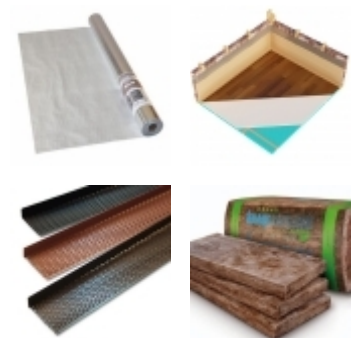

Plasterboard - impregnated

Lock-T connector 52,5 x 120 x 20 (+ 24 db screw)

### !hu!Előtető

Canadian red cedar outdoor panelling  
vapour barrier film  
heat mirror foil  
wood material for construction  
Isover insulation  
Canadian red cedar pillar

Knauf ekoboard insulation in the ceiling, 15 cm  
Knauf ekoboard insulation in the outer wall, 7,5 cm  
Mastermax 3 classic vapor permeable / moisture barrier foil  
Heat mirror foil in wall, roof  
Roofbond roof aerator for outdoor saunas