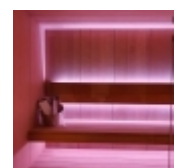

Selectable options

RGB LED moodlight, with remote controller - Under bench and integrated into the backrest

540 EUR + VAT