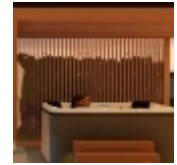

Selectable options

Unique design wall made of premium solid wood

450 EUR + Eur

Magnum heat board underfloor heating under parquet - 12 m2

1 280 EUR + Eur