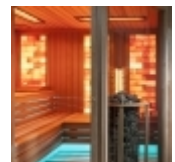

RGB Led lighting under floor with remote control

360 EUR + ÁFA