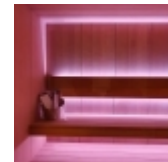

Other accessories

- 1 piece Luxury sauna accessories kit - black (bucket, spoon, sand glass, hygrometer)
- 1 piece RGB LED moodlight, with remote controller - Under bench and integrated into the backrest