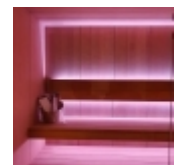

Selectable options

RGB LED moodlight, with remote controller - Under bench and integrated into the backrest

540 EUR + VAT