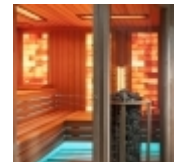

- RGB Led lighting under floor with remote control

490 EUR + VAT