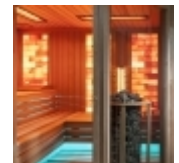

RGB Led lighting under floor with remote control

452 EUR + VAT