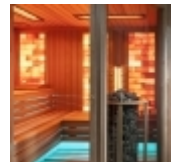

Bluetooth Sound System (Bluetooth amplifier, 2 pieces IP-protected loudspeaker)

430 EUR + VAT