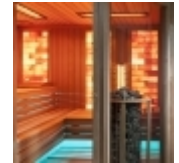

Total	
Discount NET price	21 576 EUR + VAT
Special personal price – valid for orders within 15 days	17 980 EUR + VAT
Total price	17 980 EUR + VAT

Accessories	Included in the price
Shipping, installation, special packing	The price does not include

To be supplied by the customer:

- Power supply network installation: recommended 3x400V, C16 circuit breaker, 5x4 or 5x2,5 silicone cable
- Installation of electrical fuse board for supplying the sauna with a circuit breaker (contact protection relay / earth relay)
- UTP (Cat6) cable for LAN module, cable ends with RJ45 connector; or stable WIFI signal strength on site for WIFI module
- Cold covering of the sauna room floor
- Cold covering of shower walls and floors, provision of specialist
- Purchase and installation of showers, waterways
- Ensure water installation works
- Air conditioner purchase, installation by a specialist
- Obtaining any notification requirements, building permits
- Prepare a concrete foundation as recommended
- Providing parking for the truck
- Ensure unobstructed access to the site (possibly with a crane)
- Providing garbage container occasionally

Payment schedule and shipping